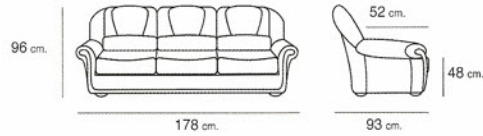

The Lucy

3 str Sofa

2 str Sofa

Armchair

Recliner Armchair

- Styled & Made in Italy
- Classic Styling
- Choice of Leather Colours
- Choice of Wood Finishes
- Recliner Options on Chair
- Elastic Belted Seat Base