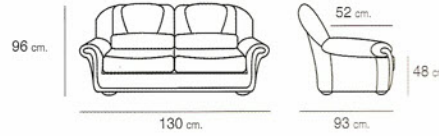

The Lucy

3 str Sofa

2 str Sofa

Armchair

Recliner Armchair

- Styled & Made in Italy
- Classic Styling
- Choice of Leather Colours
- Choice of Wood Finishes
- Recliner Options on Chair
- Elastic Belted Seat Base