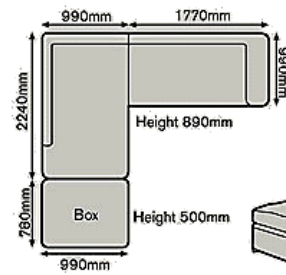

The Paula

black's
 7 Clerk Street, Brechin
 Tel 01356 623103
www.blacksfurnishers.co.uk

GREAT BRITISH FURNITURE

4 seater sofa standard back

Height 890
 Width 2470
 Depth 990

3 seater sofa standard back

Height 890
 Width 2210
 Depth 990

2 seater sofa standard back

Height 890
 Width 2010
 Depth 990

2 seater sofa bed standard back

Height 890
 Width 2010
 Depth 990

Twister Chair

Height 790
 Width 1250
 Depth 122

Chair

Height 890
 Width 1120
 Depth 990

Ottoman

Height 500
 Width 780
 Depth 980

Large storage footstool

Height 410
 Width 770
 Depth 560

Small storage footstool

Height 410
 Width 560
 Depth 560

4 seater sofa pillow back

Height 810
 Width 2470
 Depth 990

3 seater sofa pillow back

Height 810
 Width 2210
 Depth 990

2 seater sofa pillow back

Height 810
 Width 2010
 Depth 990

2 seater sofa bed pillow back

Height 810
 Width 2010
 Depth 990

Corner unit